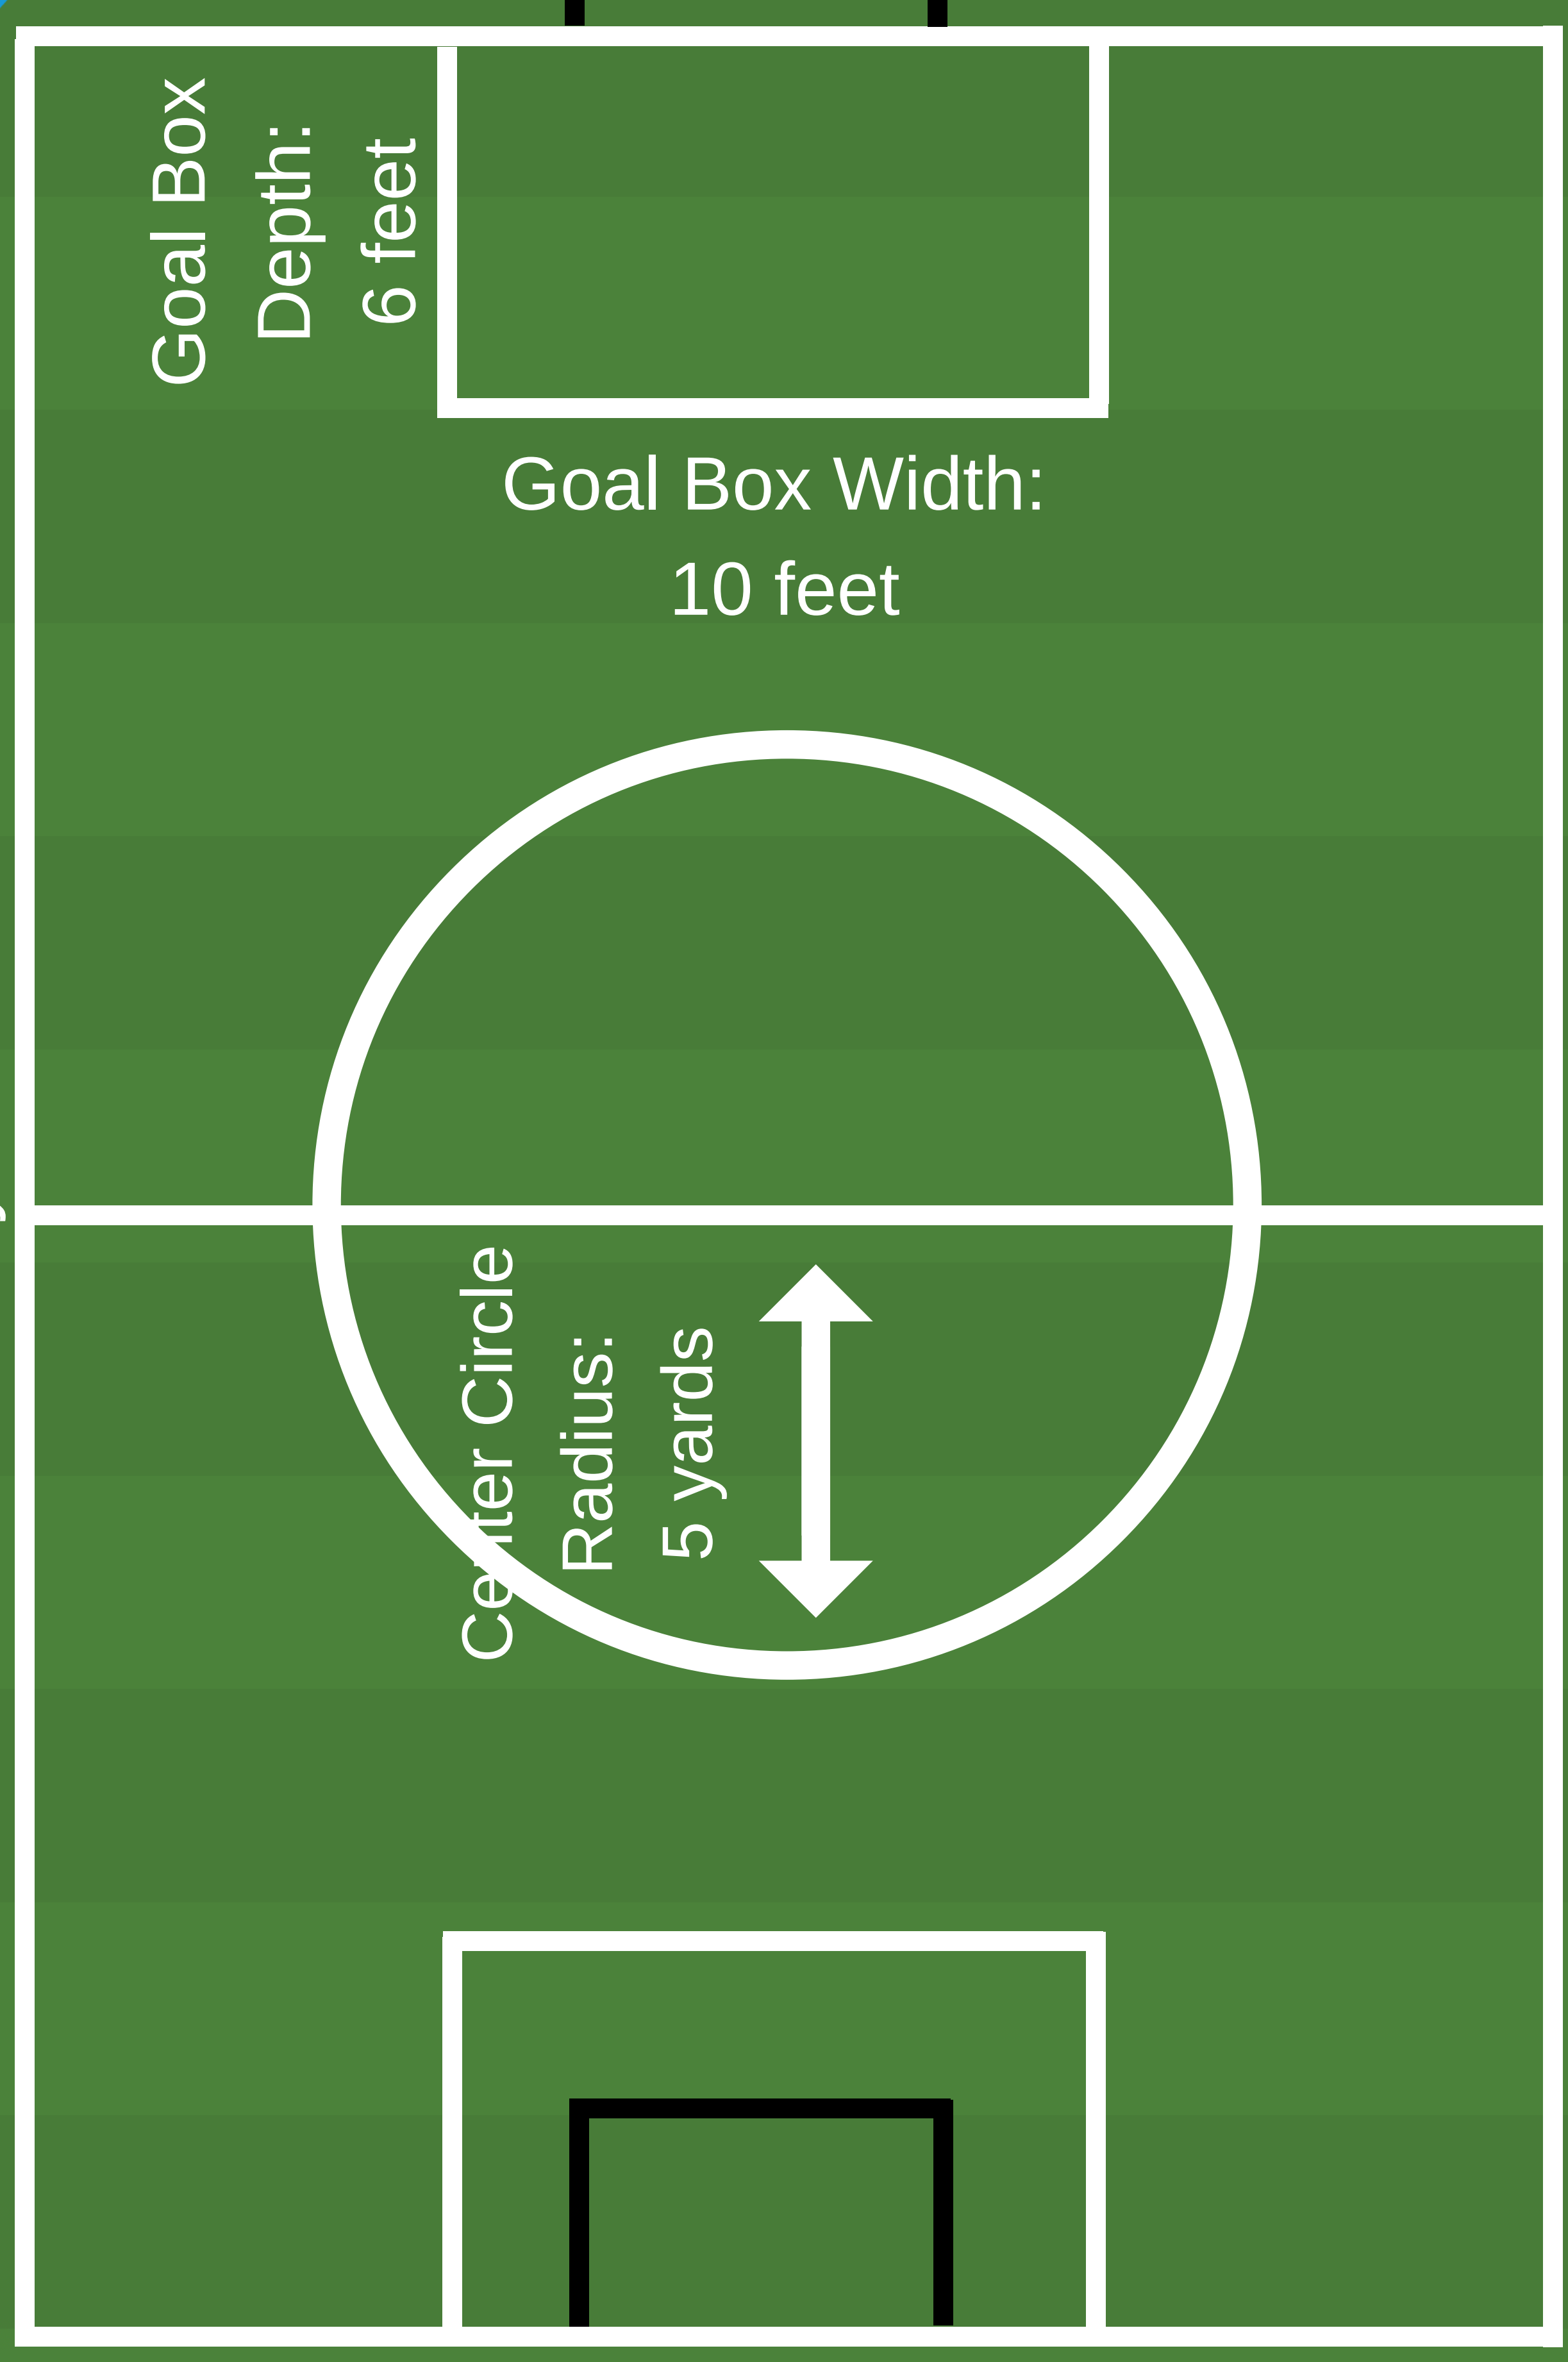

Goal Size:  
4' high x 8' wide

Overall Length of Field:  
35 yards

Goal Box  
Depth:  
6 feet

Goal Box Width:  
10 feet

Center Circle  
Radius:  
5 yards

Overall Width of Field:  
25 yards